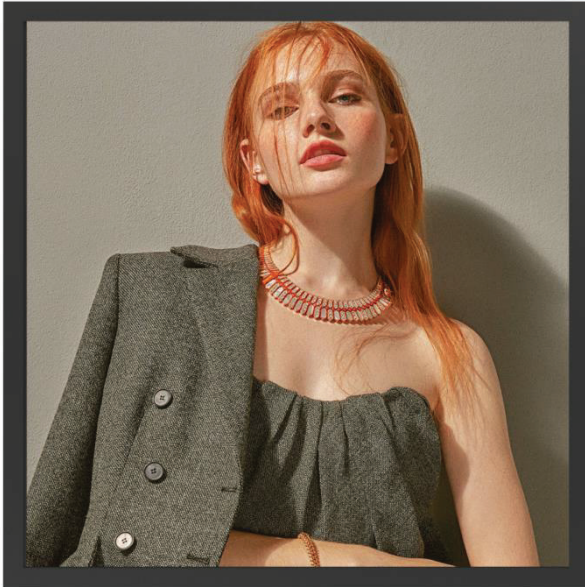

SPECIFICATION

Product number: EC298BYKA00

Product type: Square screen display

Checked by	Rechecked by	Approved by
Comments	Approved by	Company's seal
Customer's Name:		

Please send the original back to us after you have approved and signed.

Modify History

Ver.	Page	Revised Descriptions	Date	Revision	Approval
REV.1.0	ALL	T0	2025.05.28		

Product Parameter:

29.8"		Specifications	Units/Number	Notes
Model				
	Dimension	571 (L)*571(H)x50(W)	MM	
	Shell material	Black fine sand texture	-	
	Gross Weight	/	Kg/gross	
Screen Parameters	Display Size	542.2(L)x 542.2(H)	MM	
	Display- resolution	1900*1900	Pixel	
	Brightness	400	Cd/m ²	
	Contrast ratio	4000:1	-	
	Display scale	1:1	-	
	Viewing angle	89/89/89/89	-	
	Pixel pitch	0.285375*0.285375	MM	
	Display color	1.07	B	
Electrical	Maximum power	≤85	W	
	Standby power	≤1	W	
	Supply Voltage	12V	V	
	Horn	3W/8 Ω*2	-	
WorkStorage	Operating temperature	0-50	°C	
	Working- humidity	10%~80%	%hr	
	Storage temperature	-20-50	°C	
	Storage Humidity	10%~80%	%hr	
Power interface		AC 110-240V		